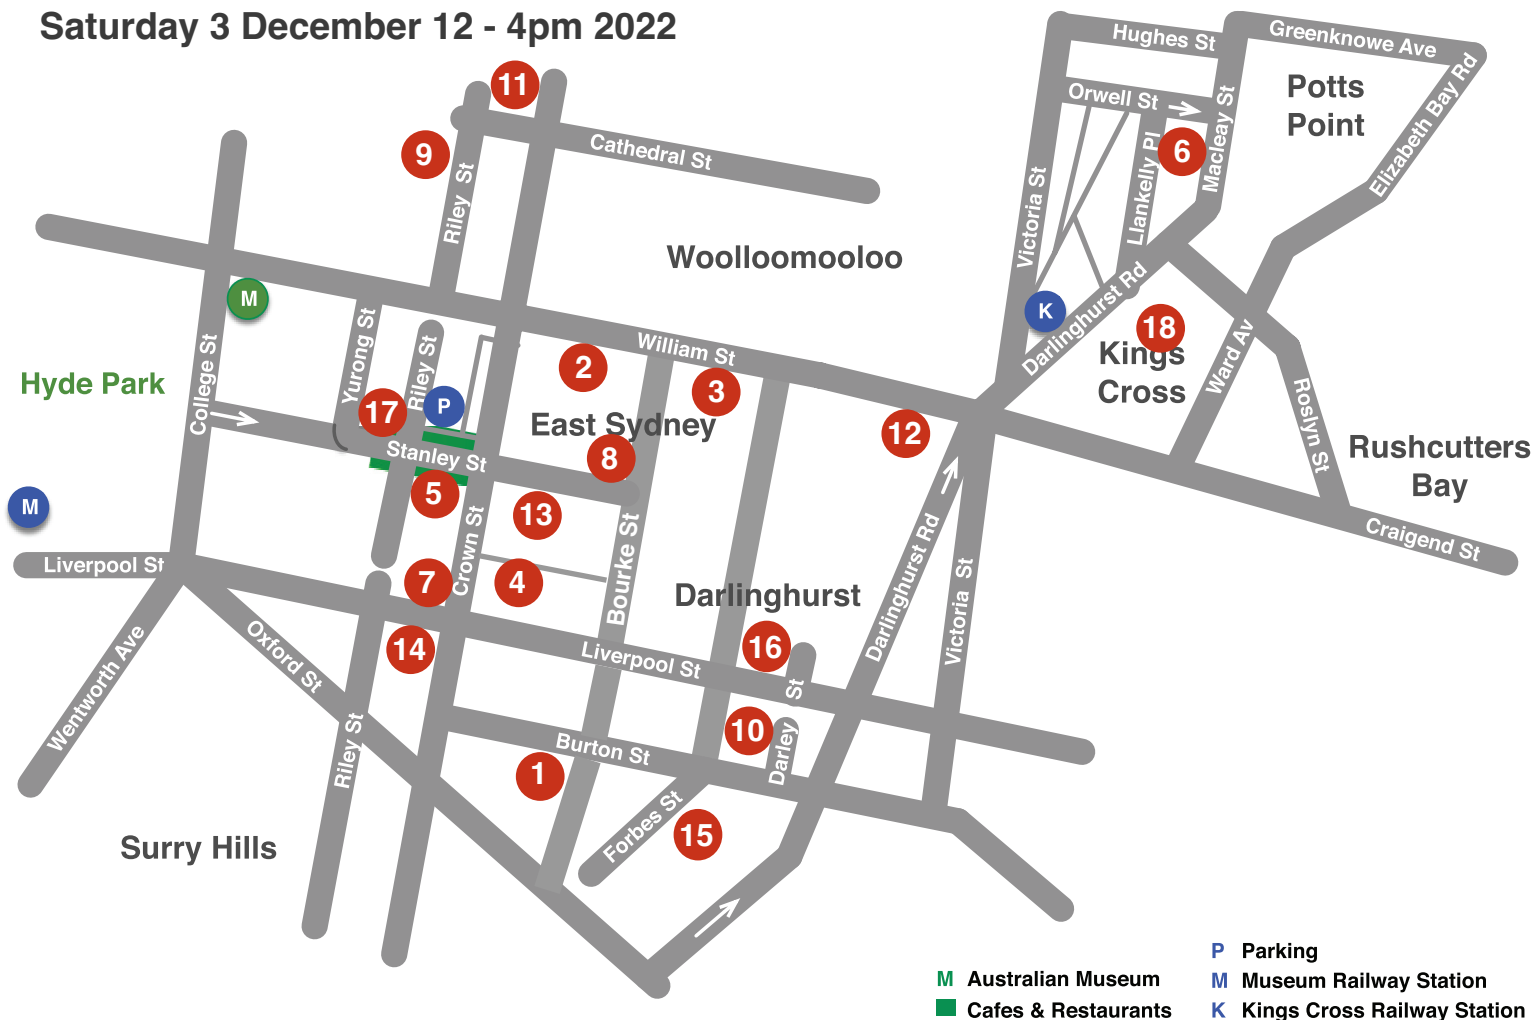

# East Sydney Art Walk

Saturday 3 December 12 - 4pm 2022

1. **APY Gallery**  
45 Burton Street, East Sydney
2. **Australian Design Centre**  
101 - 115 William Street, Darlinghurst
3. **Chalk Horse**  
167 William Street, East Sydney
4. **CHAUFFEUR**  
3 Liverpool Lane, East Sydney
5. **COMA**  
1st Floor, 71-73 Stanley Street East Sydney
6. **The Cross Art Projects**  
8 Llanckelly Place, Kings Cross
7. **Day01.**  
189 Crown St, Darlinghurst
8. **Disorder Gallery**  
Door 108, Corner of Stanley Street and Bourke Street, East Sydney
9. **Firstdraft**  
13-17 Riley Street, Woolloomooloo
10. **Gallery 9**  
9 Darley Street, Darlinghurst
11. **Jerico Contemporary**  
94 Cathedral Street, Woolloomooloo
12. **King Street Gallery on William**  
177 William Street, Darlinghurst
13. **KRONENBERG MAIS WRIGHT**  
91 Stanley Street, East Sydney
14. **Liverpool Street Gallery**  
243a Liverpool Street, East Sydney
15. **National Art School**  
Cnr Forbes St & Burton St, Darlinghurst
16. **Robin Gibson Gallery**  
278 Liverpool Street, Darlinghurst
17. **Stanley Street Gallery**  
52-54 Stanley Street, East Sydney
18. **STATION**  
Suite 201, 20 Bayswater Road, Potts Point